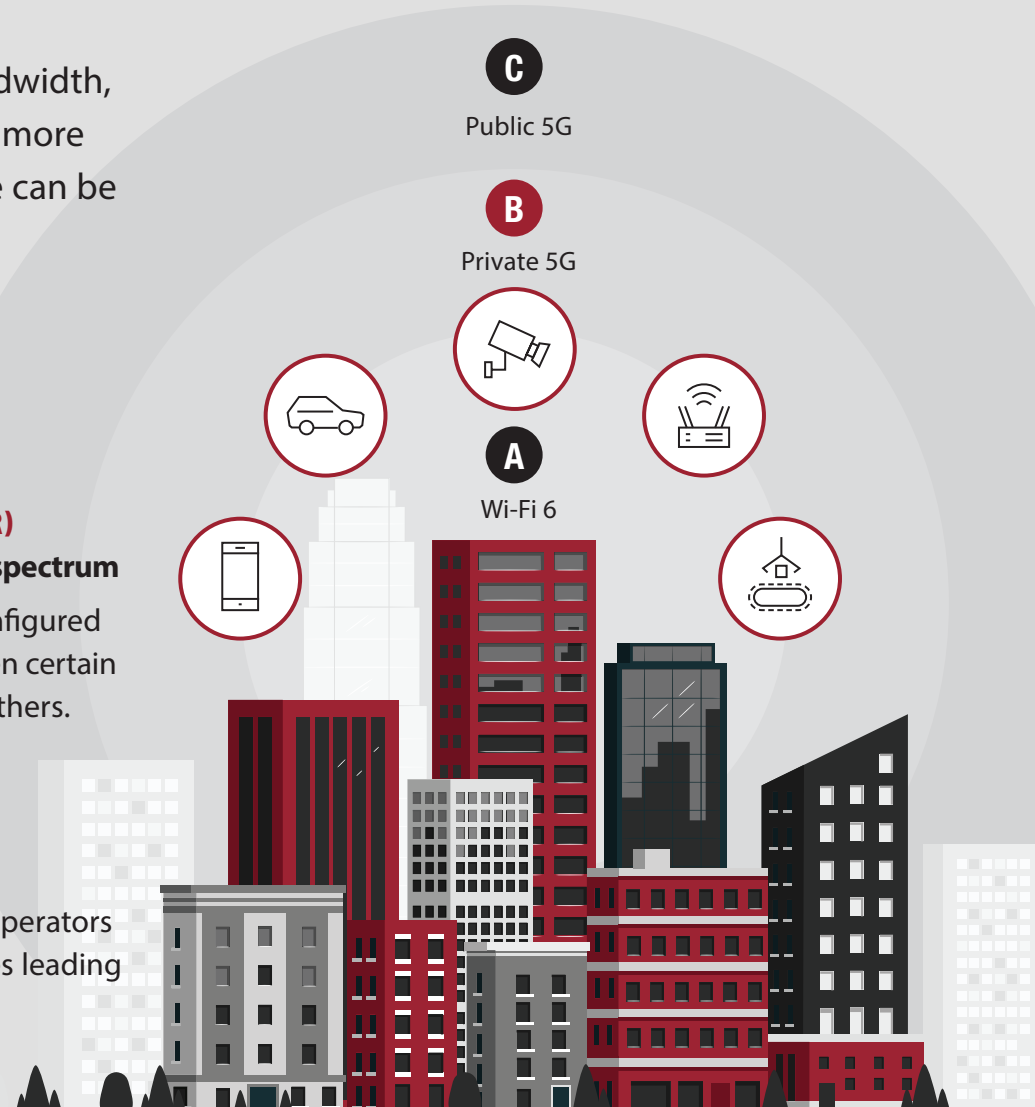

ENHANCE YOUR WI-FI EXPERIENCE WITH 5G.

WHAT IS 5G?

Fifth Generation (5G) wireless connection offers high bandwidth, low latency and massive connections that are suitable for more business-oriented applications. This technology or service can be provided through public or private networks.

- A WI-FI 6 / SHORT-RANGE (MAINLY INDOOR)**
High-capacity/throughout coverage in a shared spectrum
- B PRIVATE 5G / VERY WIDE-RANGE (INDOOR/OUTDOOR)**
High-capacity/throughout coverage in a dedicated/shared spectrum
Private 5G networks are highly customizable and can be configured by its operators to allow different levels of priority access when certain network activities are deemed more business-critical than others.
- C PUBLIC 5G / WIDE-RANGE (MAINLY OUTDOOR)**
Coverage in a dedicated spectrum
Public 5G networks are available through Mobile Network Operators (MNOs). They offer equal access rights to all users, sometimes leading to network congestion.