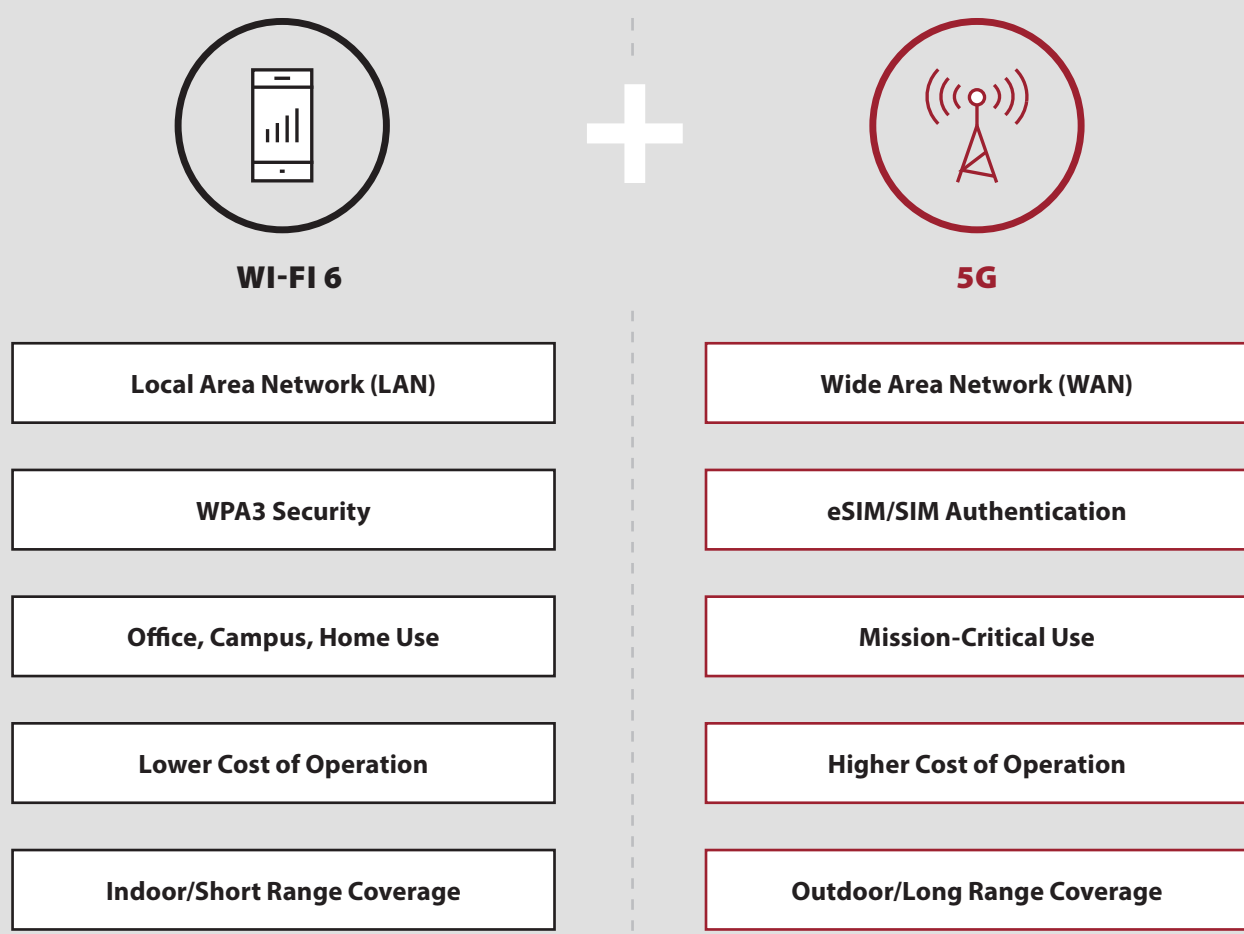

ENHANCE YOUR WI-FI EXPERIENCE WITH 5G.

WHAT IS 5G?

Fifth Generation (5G) wireless connection offers high bandwidth, low latency and massive connections that are suitable for more business-oriented applications. This technology or service can be provided through public or private networks.

- A WI-FI 6 / SHORT-RANGE (MAINLY INDOOR)**
High-capacity/throughout coverage in a shared spectrum
- B PRIVATE 5G / VERY WIDE-RANGE (INDOOR/OUTDOOR)**
High-capacity/throughout coverage in a dedicated/shared spectrum
Private 5G networks are highly customizable and can be configured by its operators to allow different levels of priority access when certain network activities are deemed more business-critical than others.
- C PUBLIC 5G / WIDE-RANGE (MAINLY OUTDOOR)**
Coverage in a dedicated spectrum
Public 5G networks are available through Mobile Network Operators (MNOs). They offer equal access rights to all users, sometimes leading to network congestion.

PRIVATE 5G NETWORK ARCHITECTURE

WI-FI + 5G = BETTER TOGETHER

5G and Wi-Fi 6 may seem like competing technologies, but both are inherently designed to address different use cases and offer complementary functionalities. Where the user experience is concerned, 5G and Wi-Fi 6 can both achieve gigabit speeds and low latency.