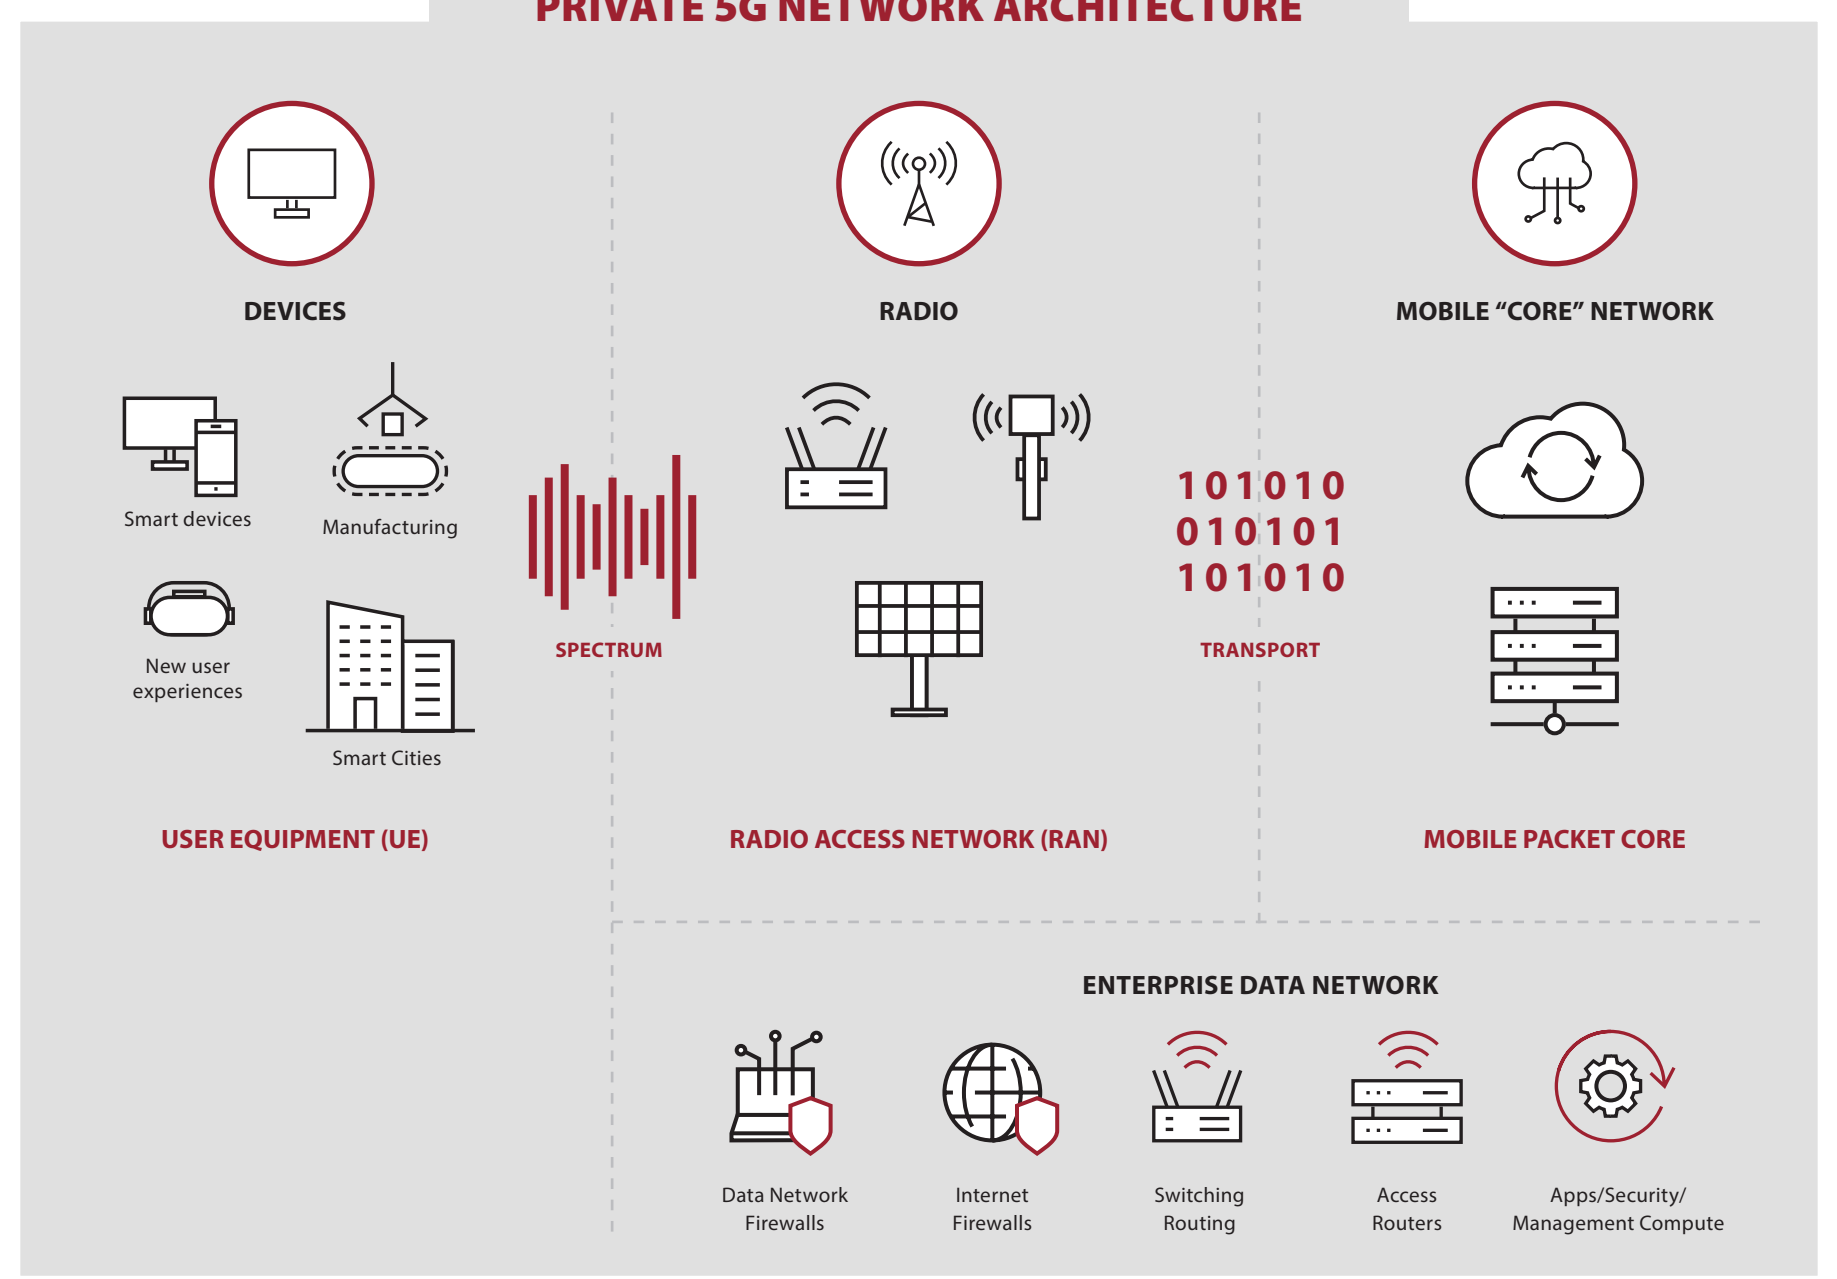

PRIVATE 5G NETWORK ARCHITECTURE